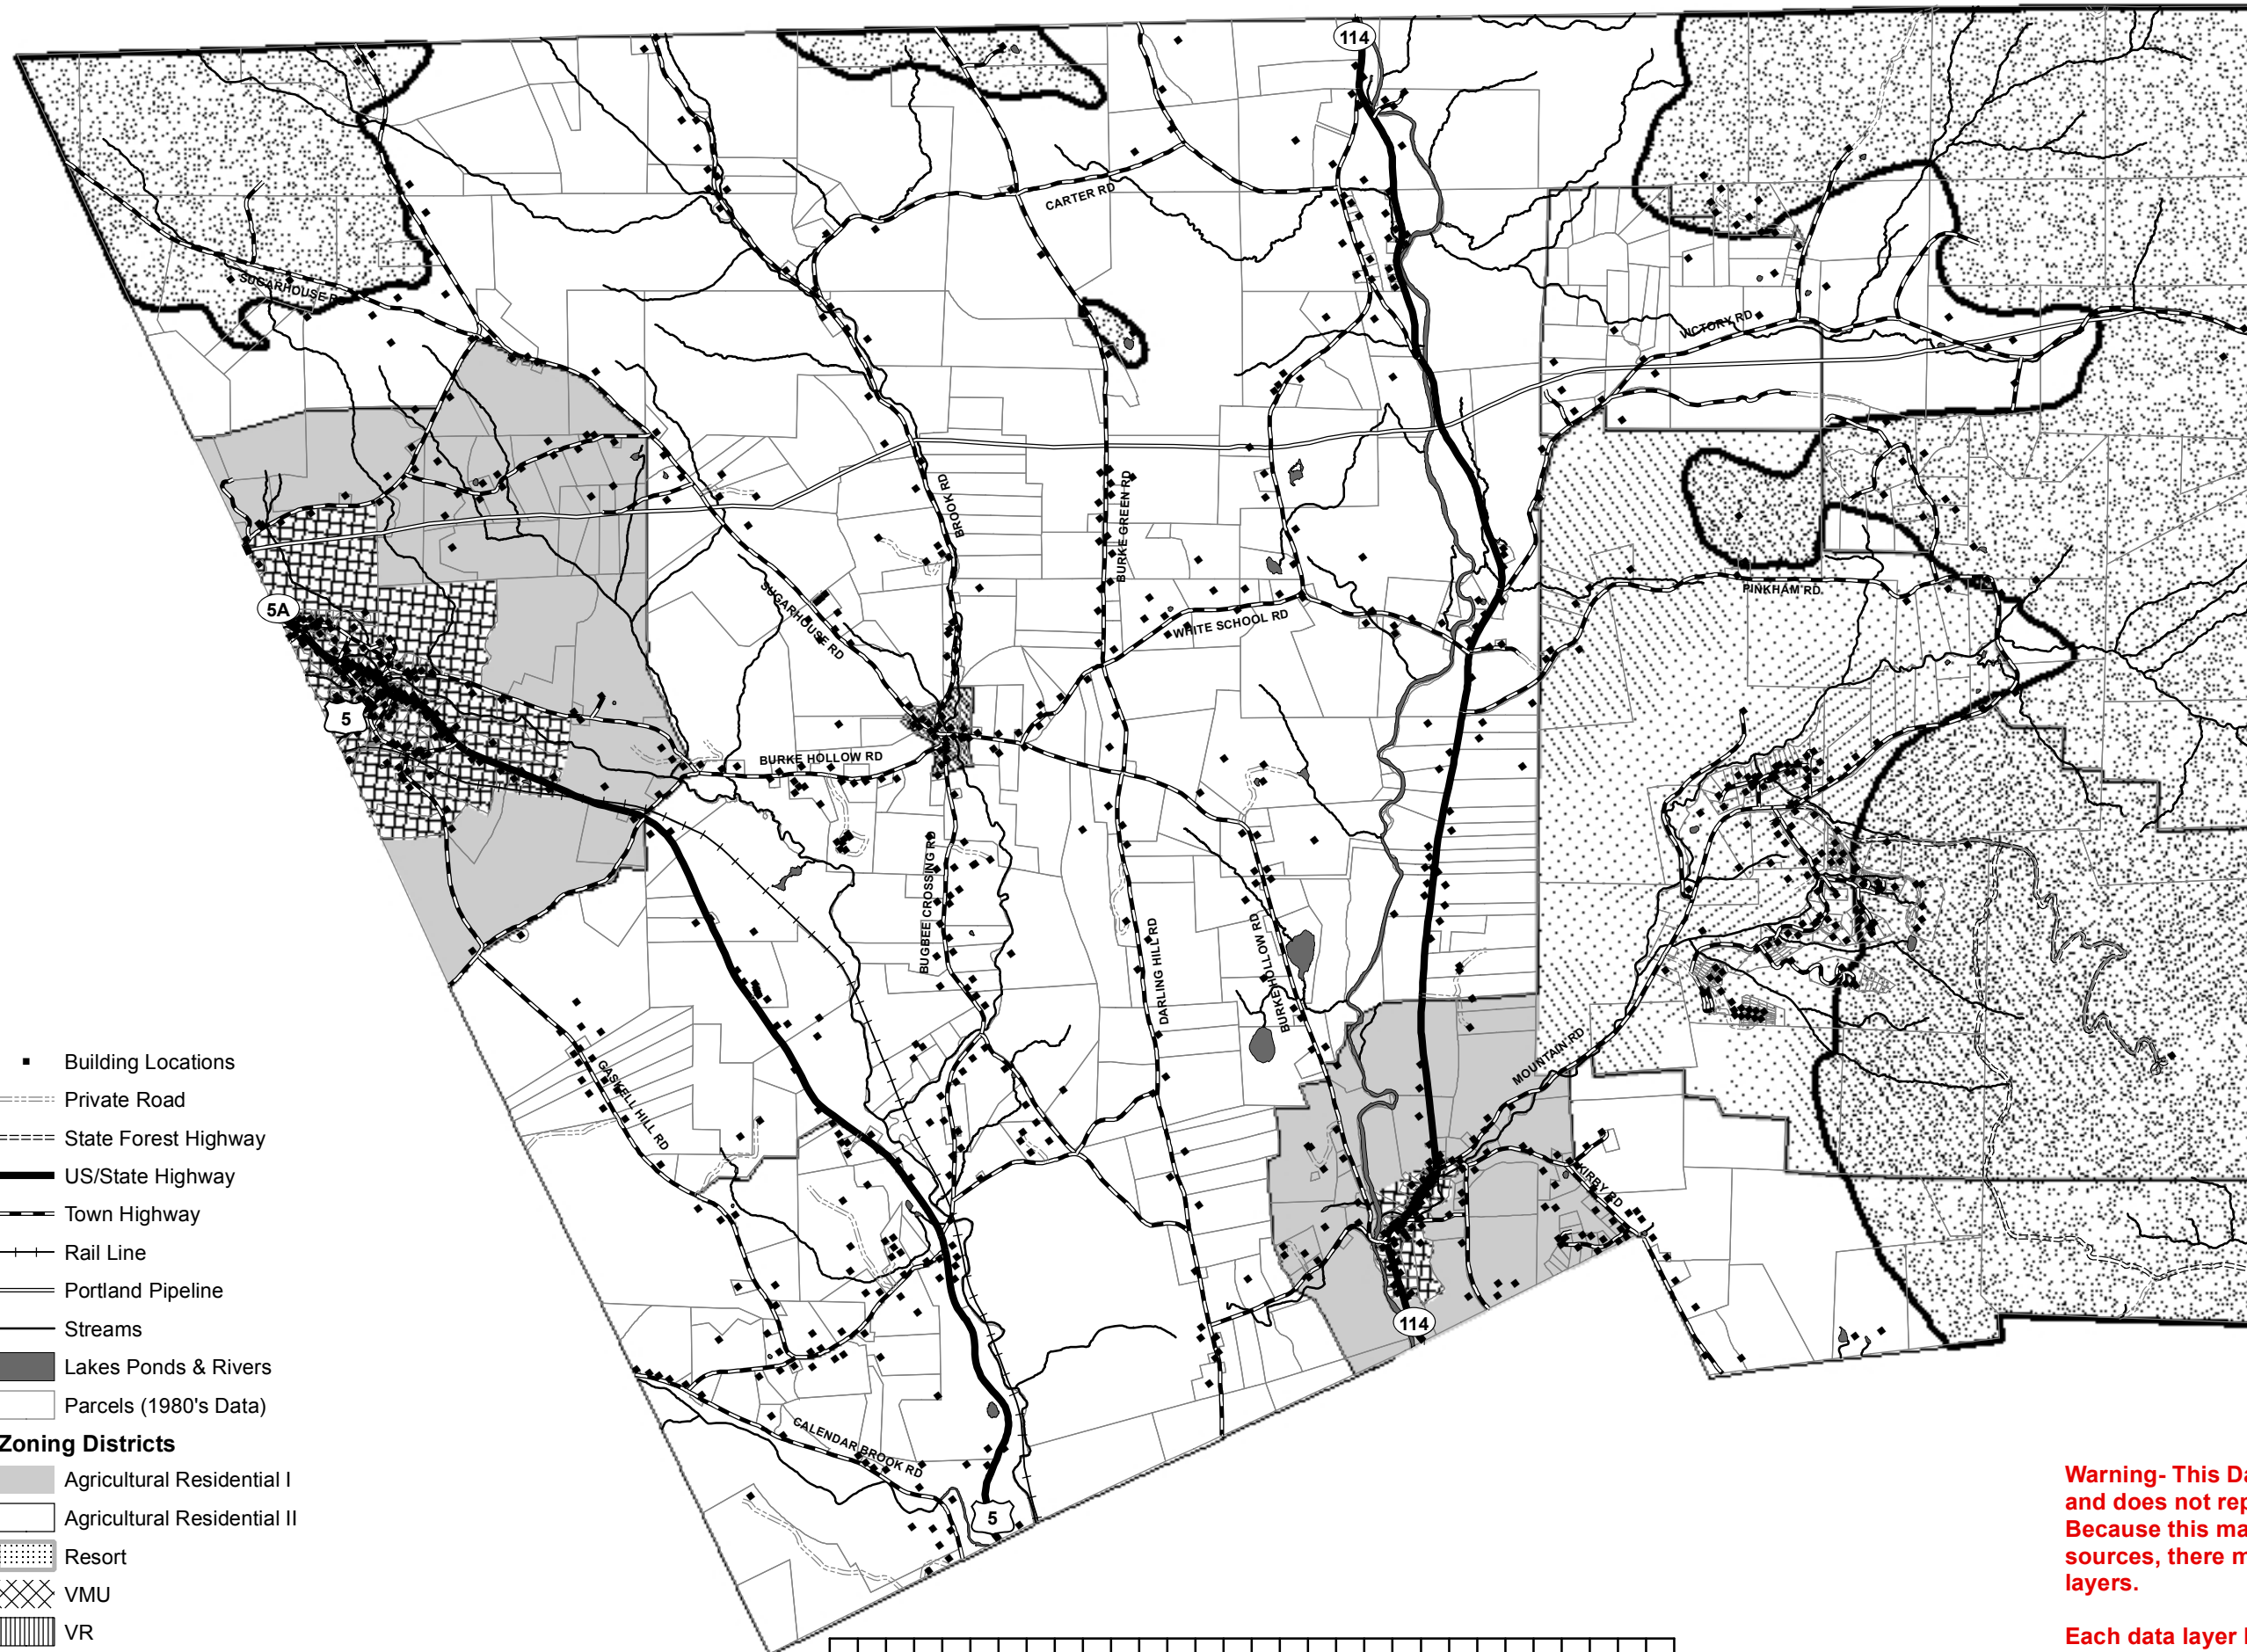

Town of Burke, VT Zoning Districts

May 2007

- Building Locations
- Private Road
- ==== State Forest Highway
- US/State Highway
- Town Highway
- Rail Line
- Portland Pipeline
- Streams
- Lakes Ponds & Rivers
- Parcels (1980's Data)
- Zoning Districts**
- Agricultural Residential I
- Agricultural Residential II
- Resort
- VMU
- VR
- Scenic Overlay

Warning- This Data is for planning purposes only and does not replace a survey and/or engineering study. Because this map is developed from various scale sources, there may be some discrepancies between data layers.

Each data layer has met the federal mapping standards for spatial accuracy.